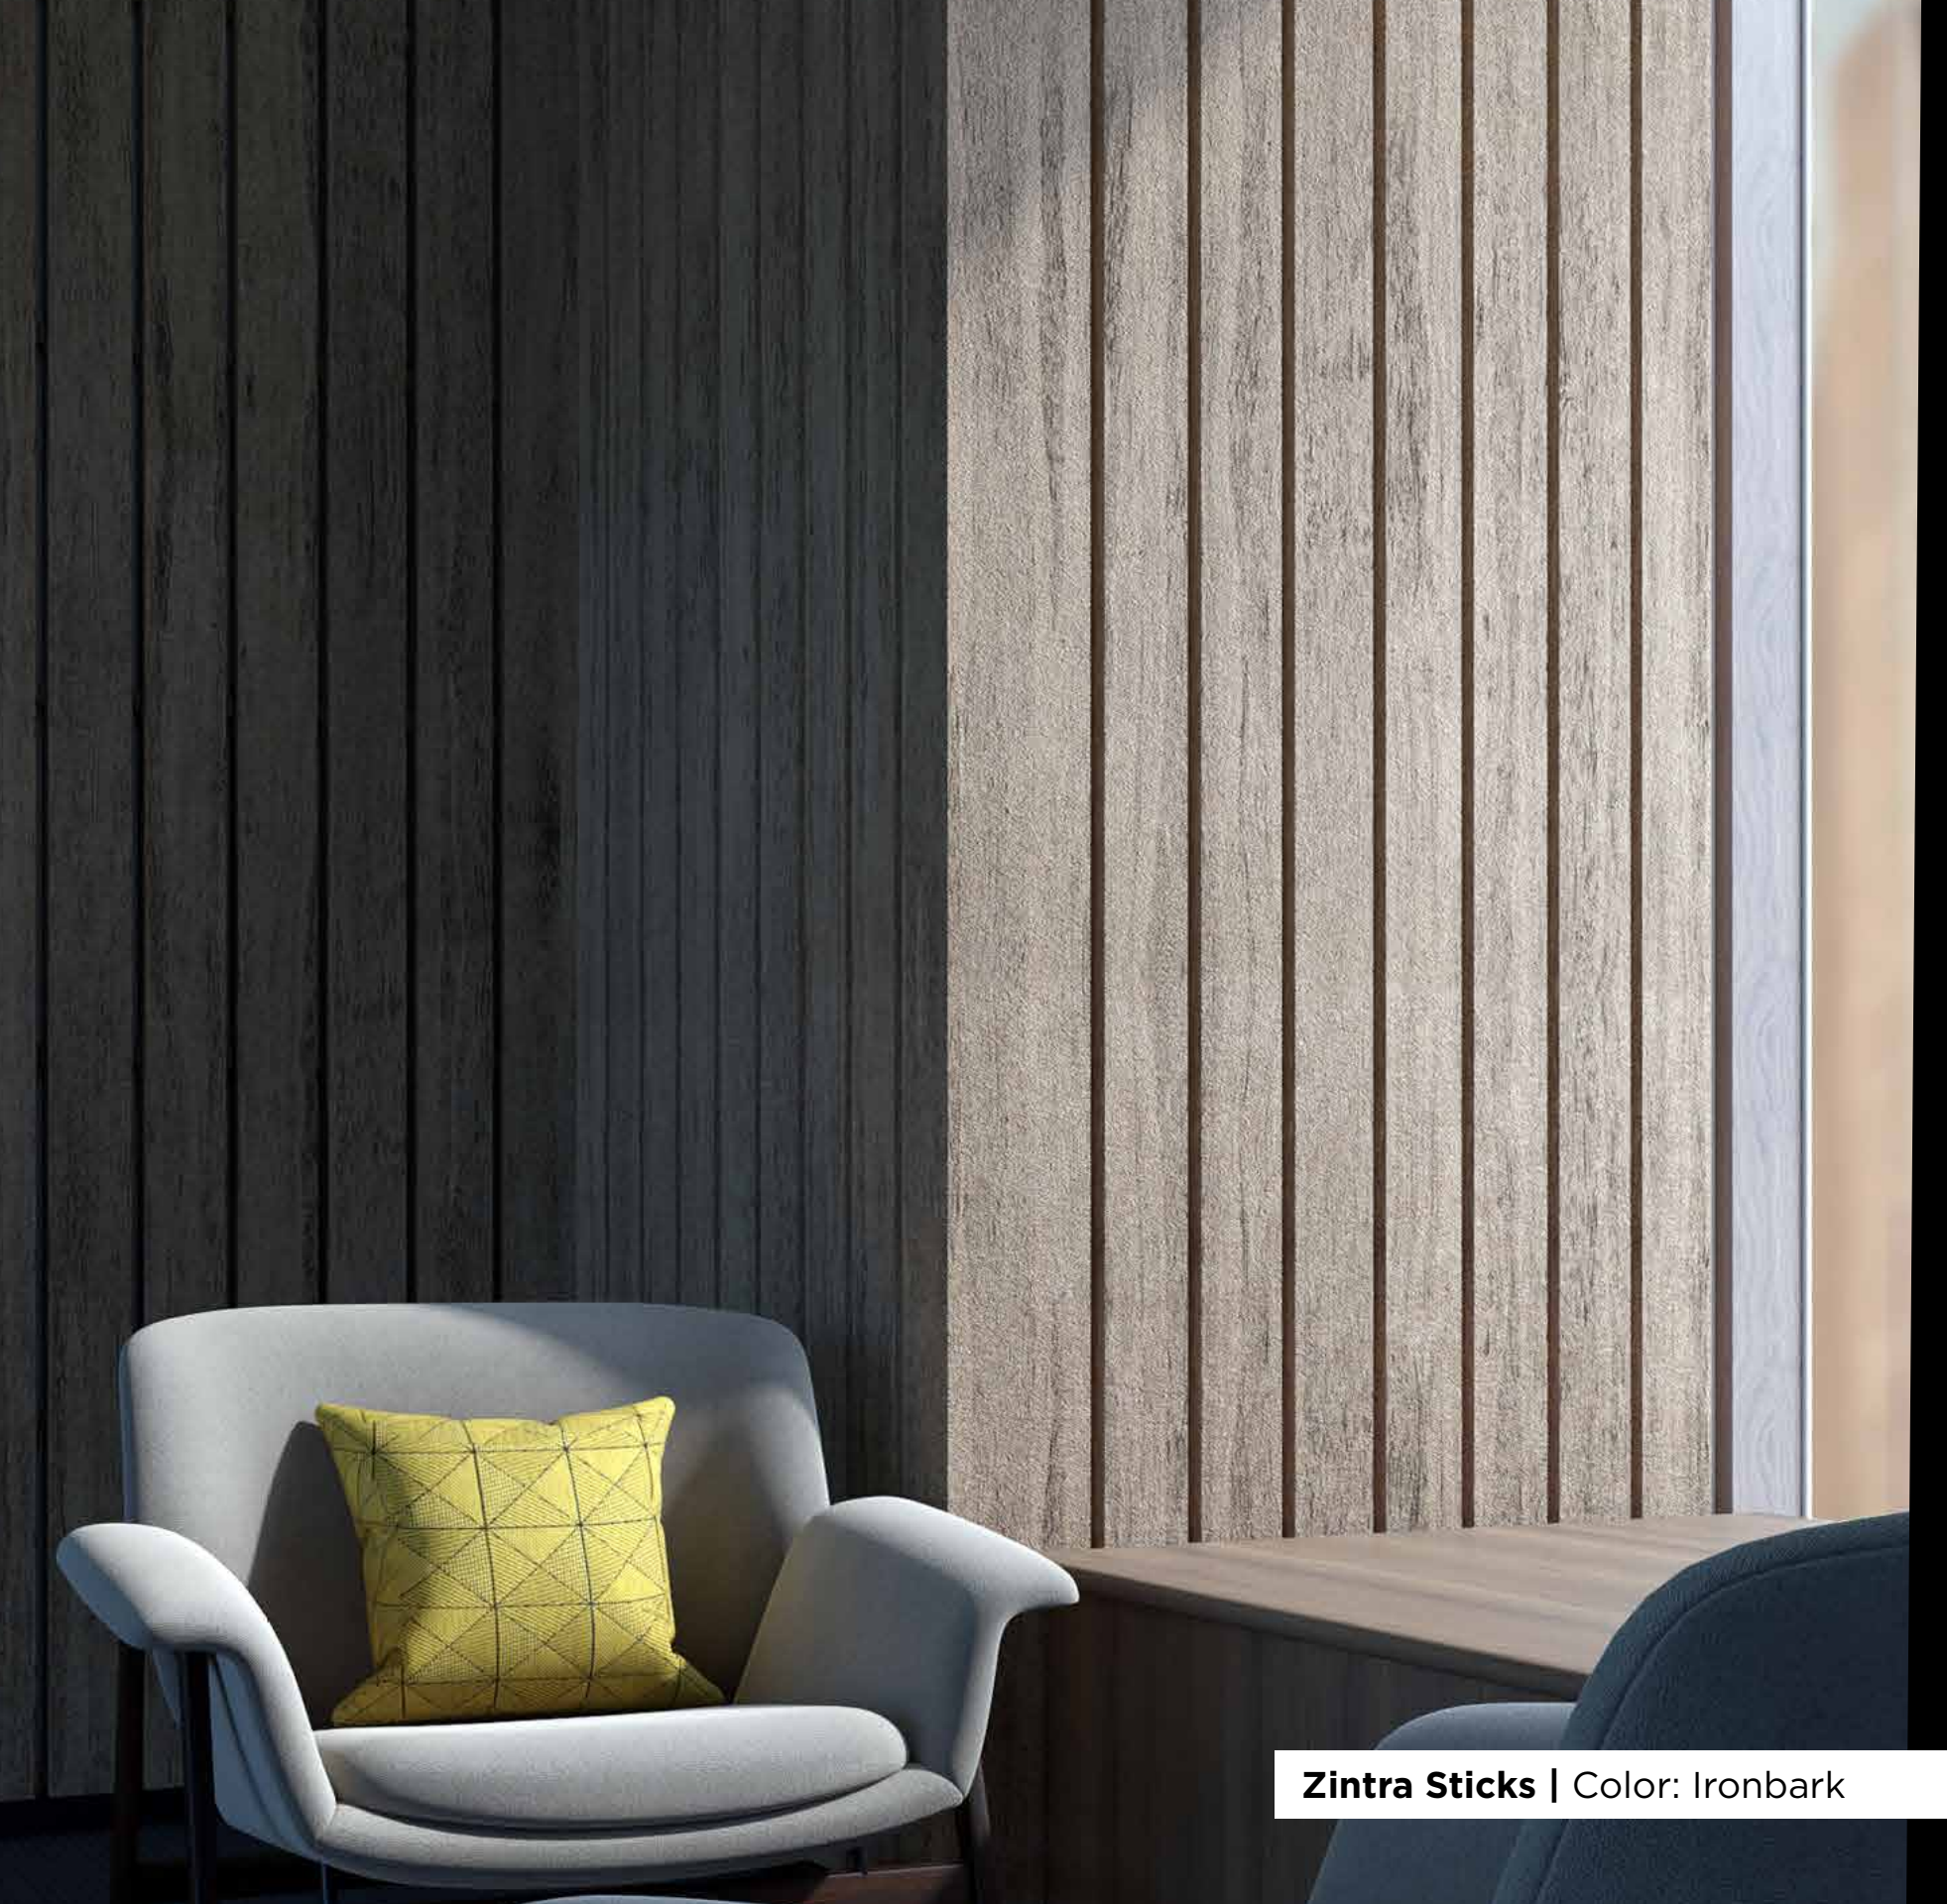

Zintra Sticks | Color: Ironbark

INSTALLATION METHODS: WALLS

From permanent to modular- Zintra has an acoustic solution to fit your needs.

All styles come in various patterns and colors. Specific installation instructions provided for each style using appropriate mounting or adhesion methods.