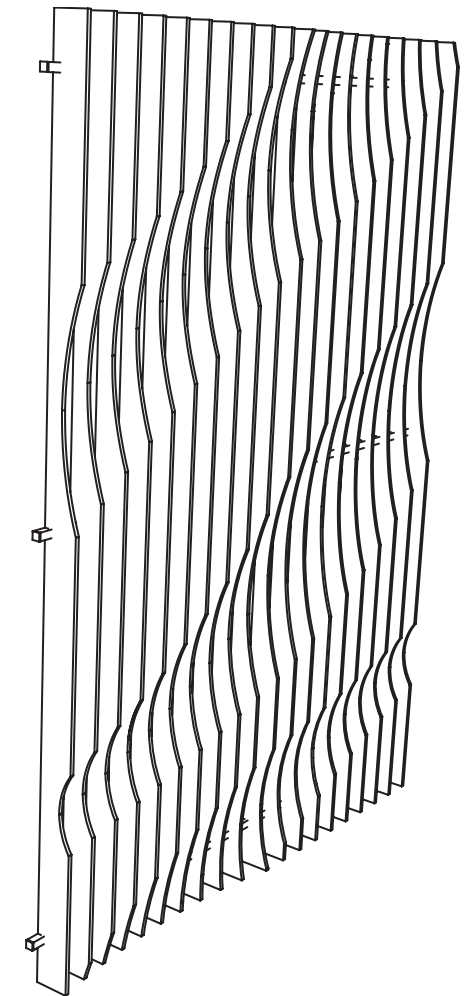

INSTALLATION METHODS: WALLS

From permanent to modular- Zintra has an acoustic solution to fit your needs.

All styles come in various patterns and colors. Specific installation instructions provided for each style using appropriate mounting or adhesion methods.

BLADES